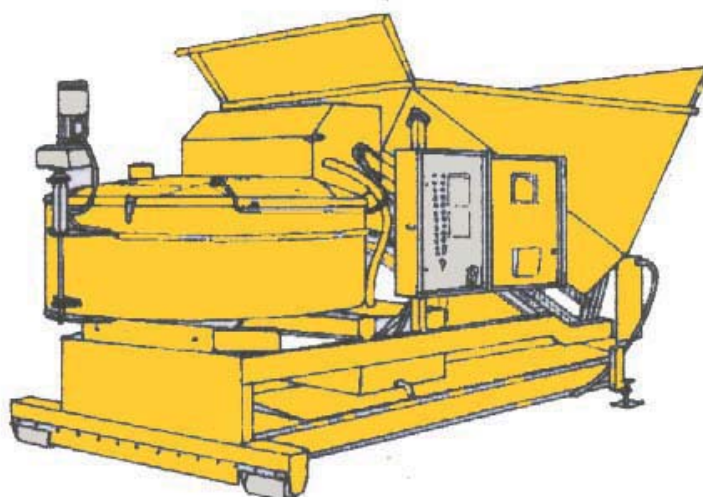

MOBILE MIXER TYPE C1200 - C1800 - C2200

Model		B1200	B1800	B2200
Volume(gross/net)	litre	1200/800	1800/1200	2200/1500
Capacity	m ³ /hour	10-16	25-30	25-45
Motor	kW	15	30	55
Mixing arms	pcs	6/1	6/1	8/1
Aggregate hoppers	pcs	2x2,4m ³	2x2,4m ³	2x2,4m ³
Water tank	litre	350	350	500
Dimensions(BxHxL)	meter	2,5x2,4x5,7	2,5x2,5x5,9	2,58x2,65x6,0
Weight	kg	3900	4800	5200