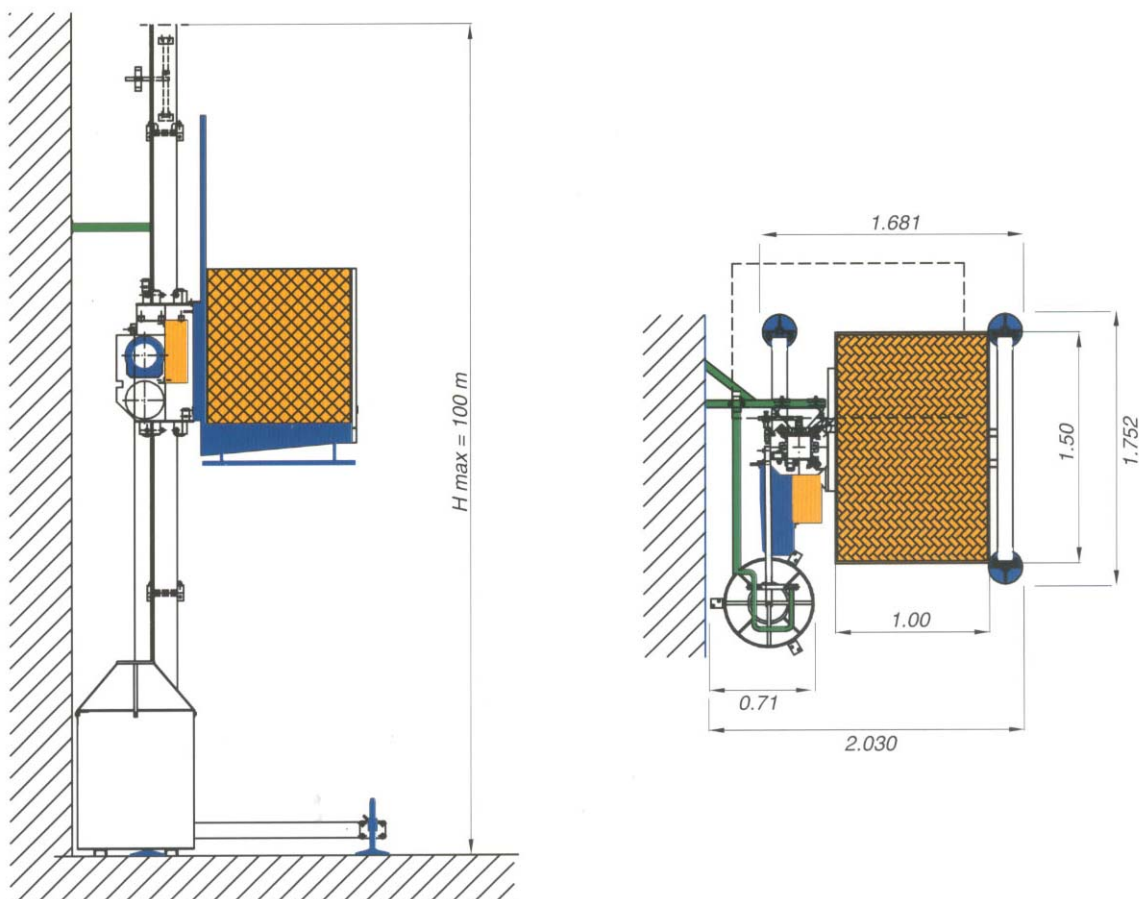

MATERIAL HOIST JUNIOR MC

TRADEHOUSE International A/S
Poppelgaardvej 7, DK 2860 Soborg
Tel: +45 3966 1866, Fax: +45 3966 1065
lohmam@tradehouse.dk
www.tradehouse.dk

JUNIOR MC

Technical Features	
Max height	100 m
Platform dimensions (LxW)	1.5 x 1.0
Tie in every	6 m
Vertical element's height	1.5 m
Max payload	600 kg
Climbing speed	22 m/min
Three phase power supply	230/400 V 50 Hz
No. of motorgears	1 x 4.0 kW