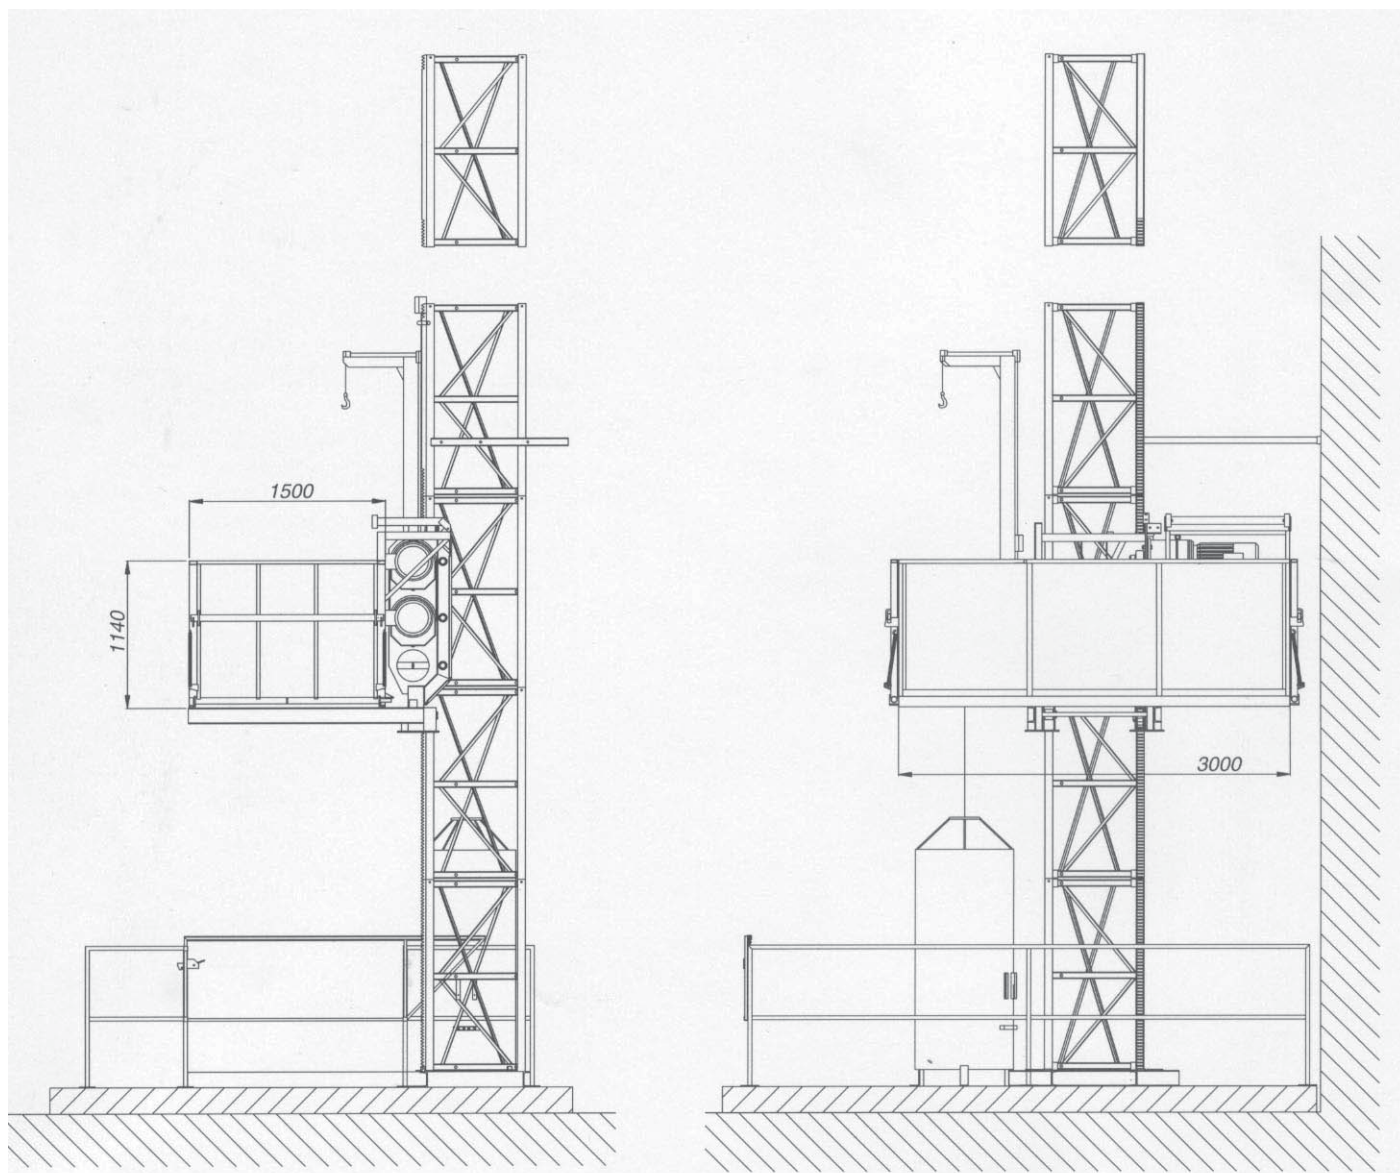

ZENITH MC

Max height	100 m
Platform dimensions (LxW)	3.0 x 1.5
Tie in every	6 m
Vertical element's height	1.5 m
Max payload	1500/2000 kg
Climbing speed	24 m/min
Three phase power supply	230/400 V 50 Hz
No. of motorgears	1 x 9.2 / 2 x 7.5 kW